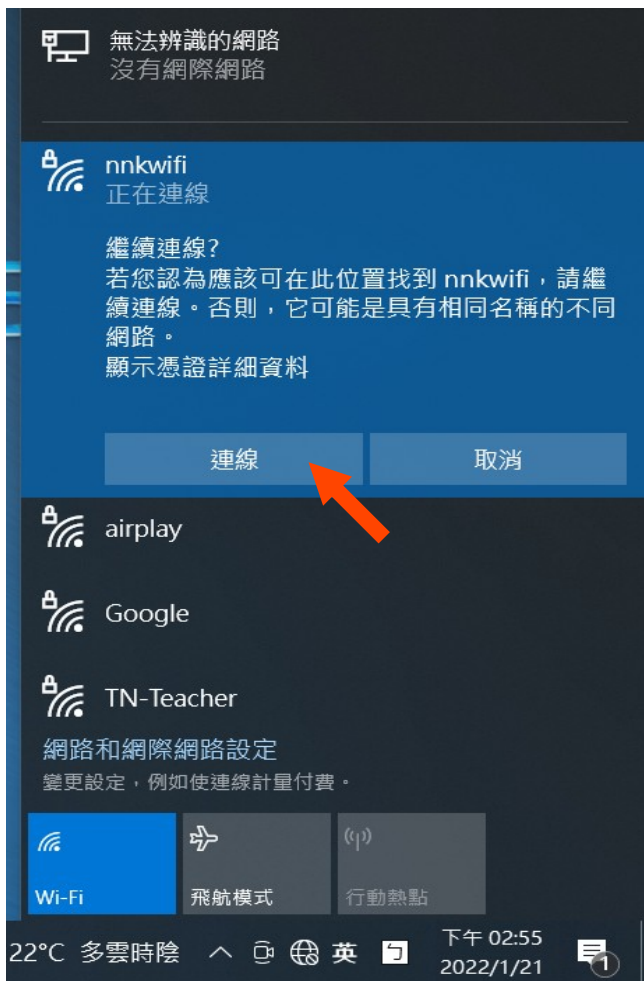

第二步：連接無線網路 - Windows10 篇