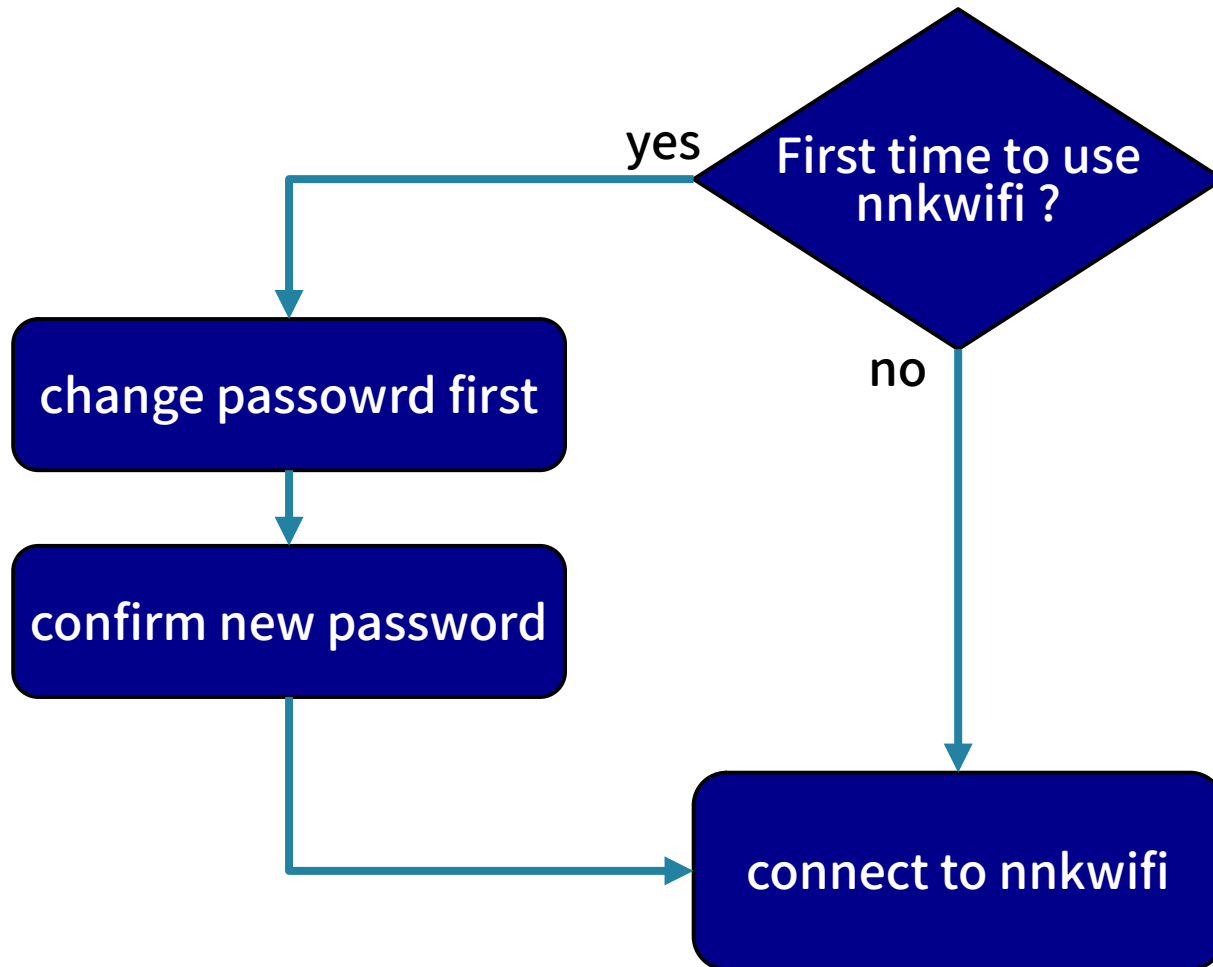

Brief of nnkwifi connection